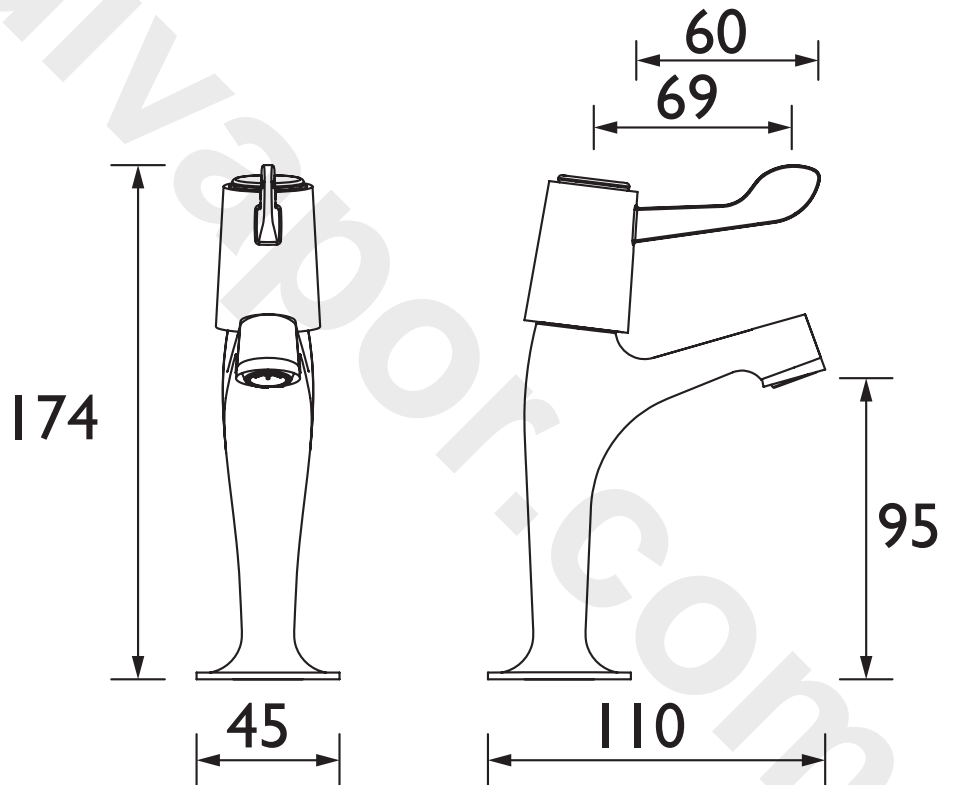

VAL HNK C CD

LEVER Tap Range Lever High Neck Pillar Taps Chrome With Ceramic Disc Valves

Specification

Product Type:	Kitchen Tap
Main Construction Material:	Brass
Mount Type:	Deck Mouted
Handle Type:	Lever Handles
Connection Inlet:	1/2" BSP
Connection Outlet:	M16 Aerator
Number of Tap Holes:	2
Valve/Cartridge Type:	1/2" Ceramic Disc Valve - Quarter Turn
Plumbing System Requirements:	Suiuitable for all plumbing systems
Minimum Dynamic Pressure:	0.2 Bar
Maximum Dynamic Pressure:	7.0 Bar
Maximum Hot Water Temperature: °C	60
Maximum Static Pressure: (bar)	10
Flow Type:	Single Flow
Isolation Included:	No

Features:

- Long life and easy to use 1/4 turn ceramic disc valves
- Metal back nuts for added durability
- Supplied with 3" (76mm) metal lever handles

Product Certifications:

WRAS Cert. Number: 1905900
WRAS Expiry Date: 31/05/2024

For more products, visit our website:
<http://www.bristan.com>

Dimensions (measurements in mm)

Flow Rates (l/min)

System Pressure (bar)	0.2	0.5	1	2	3	5
VAL HNK C CD	8.1	12.8	18.6	25.8	31.5	40.7

TECHNICAL DATA SHEET